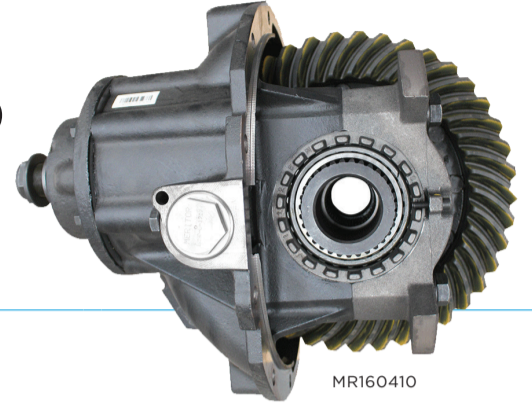

MERITOR

DRIVEHEAD

P MEMBERS FROM

\$5,045

NON-MEMBERS FROM

\$5,295

MR160410

MP160410	MP160430	MP160456	
Front Tough Vocational 160 series carrier assembly with Integral oil pump & Diff Lock ready. Offer available on 4.1, 4.3, 4.56 ratios			P \$9,295 \$9,795
MPL160410	MPL160430	MPL160456	
Front highly efficient Pumpless Line Haul 160 series carrier assembly with Driver controlled Differential Lock. Offer available on 4.1, 4.3, 4.56 ratios			P \$9,750 \$10,250
MR160410	MR160430	MR160456	
Rear Tough Vocational 160 series carrier assembly with Integral oil pump & Diff Lock ready. Offer available on 4.1, 4.3, 4.56 ratios			P \$5,045 \$5,295
MRL160430	MRL160456	MRL160489	
Rear highly efficient Pumpless Line Haul 160 series carrier assembly with Driver controlled Differential Lock. Offer available on 4.3, 4.56, 4.89 ratios			P \$5,625 \$5,875