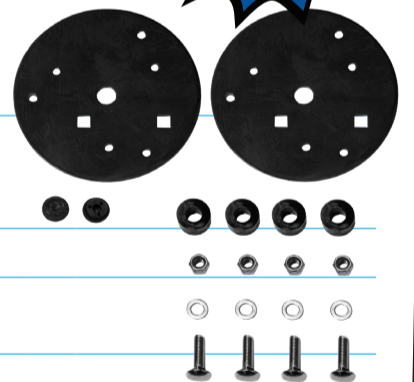

BEACON PLATE

**P MEMBERS
$139**

**NON-MEMBERS
$169**

| XG/XG+

1549464
Black finish

1549465
Chrome finish

**P MEMBERS
SAVE
$30**

1549464