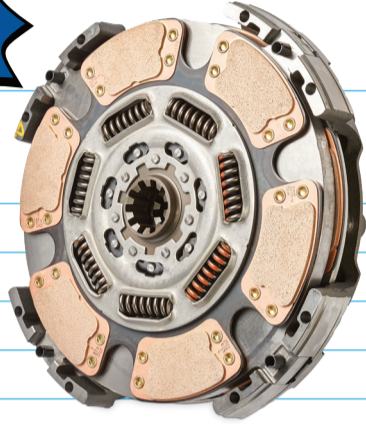

ADVANTAGE CLUTCH

308935.515PAC

P MEMBERS

\$2,095

P MEMBERS SAVE \$100

NON-MEMBERS
\$2,195

308935.515PAC

308935.515PAC	P \$2,095 \$2,195
308935.529PAC	P \$1,795 \$1,895
308935-531-PAC	P \$2,295 \$2,395
308938.556PAC	P \$2,695 \$2,795
308938.583PAC	P \$2,595 \$2,695
309700.531PAC	P \$2,595 \$2,695