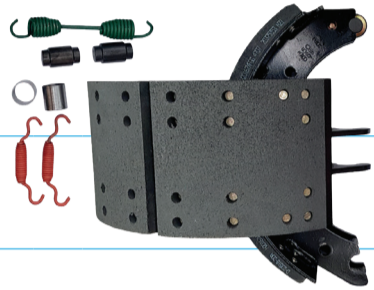

TRAILER

Freecall* 1800 PPARTS (772 787)
To speak to your local dealer!

BRAKE OVERHAUL KIT

MEMBERS SAVE $20

MEMBERS $185
NON-MEMBERS $205